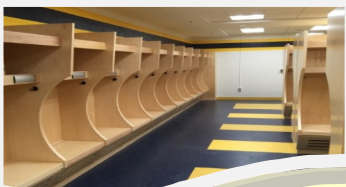

MasterFibre®

Leaders in Recycled Rubber Products

Golf

Products

- Rubber Path Ways
- Driving Mats
- Golf Ball Trays
- Locker Room Matting
- Tee Boxes
- Putting Greens

Locker Room Matting